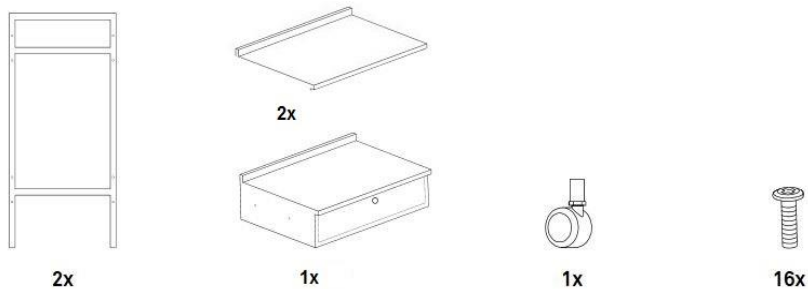

Technické parametre:

Farba: biela

Materiál: hliník, drevo

Hmotnosť produktu: 20,5 kg

Rozmery výrobku: 55,5 x 37 x 82 cm

Rozmery balenia: 92,5 x 57 x 21,5 cm

Hmotnosť balenia: 22,5

Obsah balení:

Cosmetic trolley SilverFox

Model: 1019A

Thank you for your purchase. To keep the goods as long as possible and for the longest time, follow the instructions below. Read this manual carefully before use and save it for later viewing. In the event of malpractice or tampering, the supplier is not liable for any damage caused.

Technical parameters:

Color: white

Material: aluminium, wood

Product size: 55,5 x 37 x 82 cm

Net weight: 20,5 kg

Packing size: 92 x 57 x 21,5 cm

Gross weight: 22,5 kg

Package contents:

Assembly:

1. Connect both side frames with the sides of the drawer and shelves.
2. Insert the drawer and fit the wheels.

Warning:

The trolley was designed to effectively perform its function. It should not be used for other purposes. Do not use stainless steel wires or similar tools to clean the cosmetic trolley.