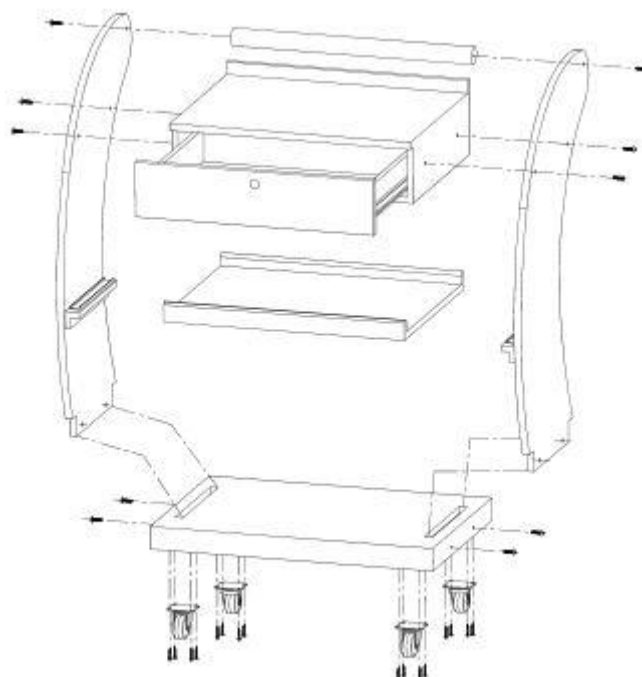

Package contents:

1x

1x

1x

10x

4x

2x

1x

16x

Assembly:

Warning:

The trolley was designed to effectively perform its function. It should not be used for other purposes.
Do not use stainless steel wires or similar tools to clean the cosmetic trolley.

Maintenance:

Do not expose the product to sunlight.
Use water and a neutral soap or a soft cloth to clean the laminate surfaces.
Use water and neutral soap or a soft cloth to clean the painted surfaces.