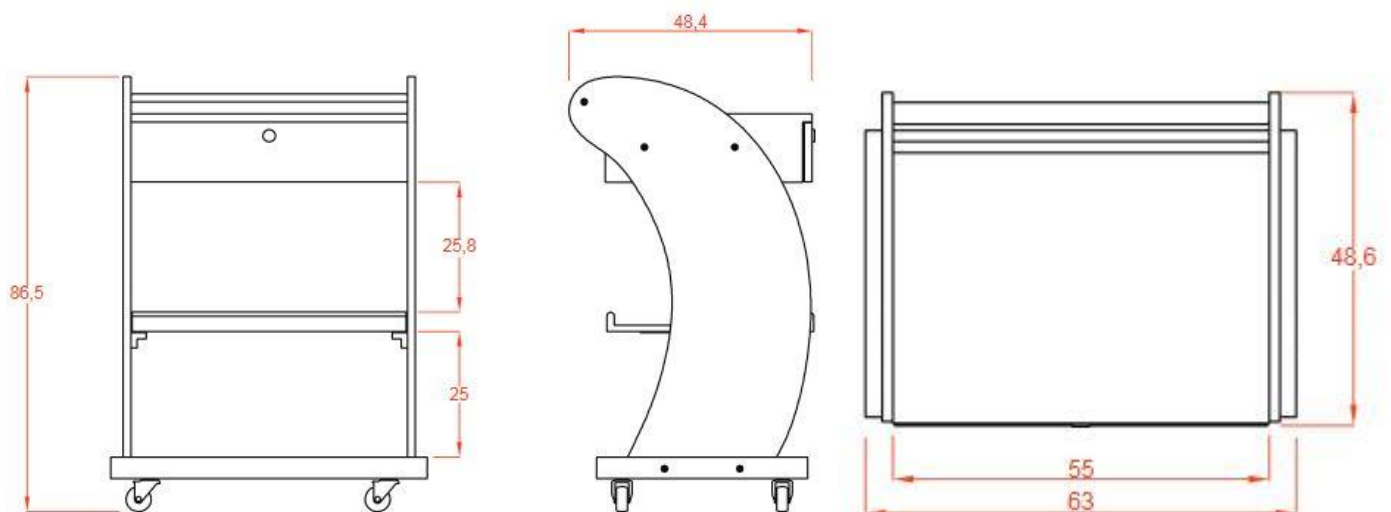

Technical parameters:

Color: dark brown – wenge

Material: wood

Net weight: 22 kg

Packing size: 90 x 25 x 70 cm

Gross weight: 25 kg

Product size: 58 x 48 x 87 cm

Package contents: