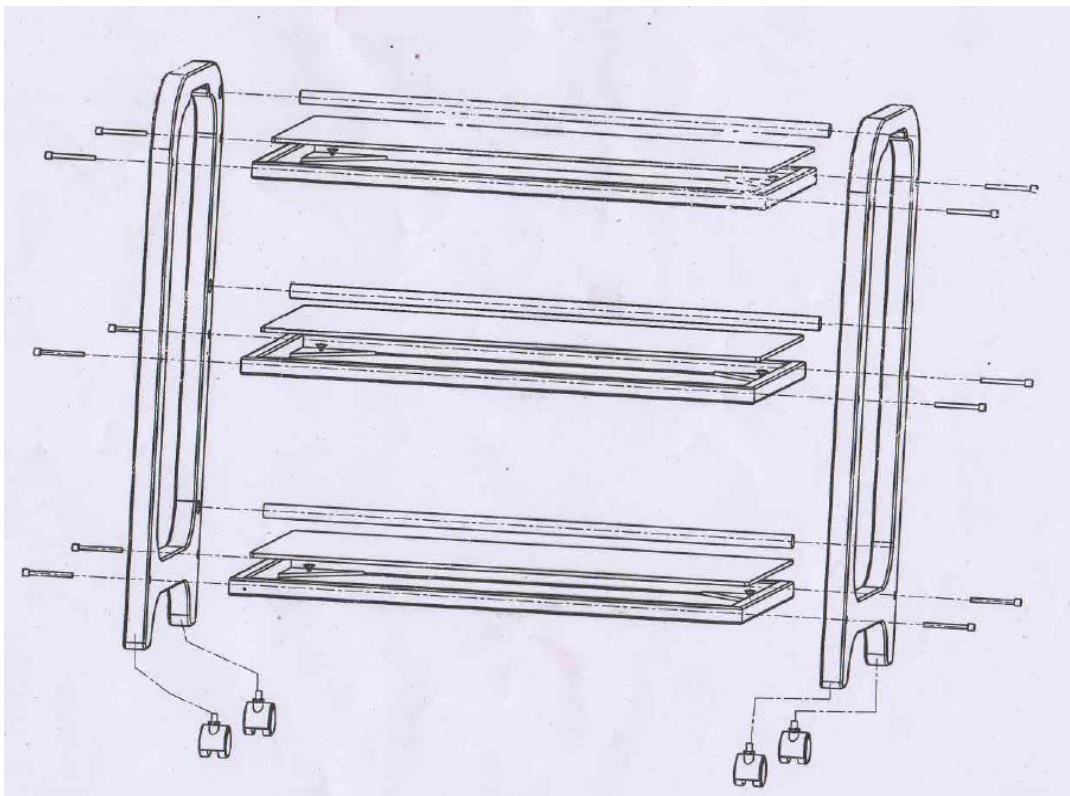

Technical parameters:

Color: brown

Material: wood

Net weight: 25 kg

Product size: 71,5 x 40 x 88 cm

Assembly:

Warning:

The trolley was designed to effectively perform its function. It should not be used for other purposes.
Do not use stainless steel wires or similar tools to clean the cosmetic trolley.