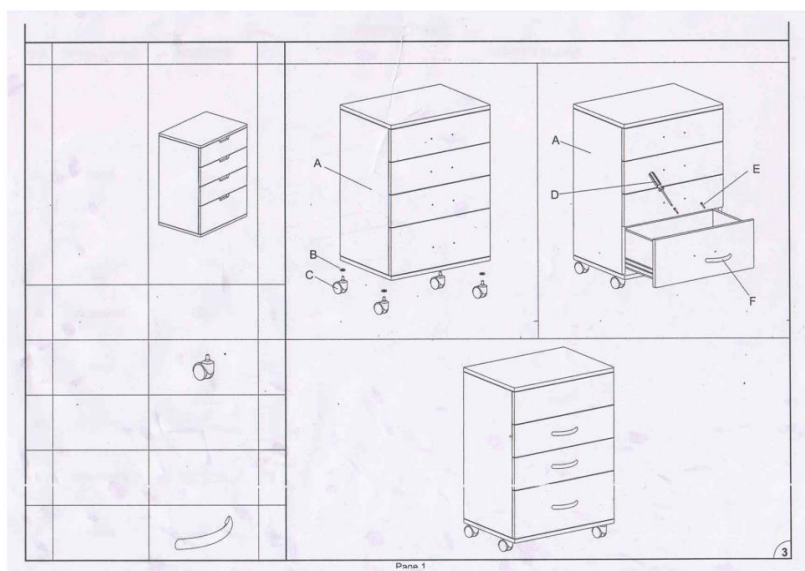

Cosmetic trolley Weelko Handy

Model: 1032

Thank you for your purchase. To keep the goods as long as possible and for the longest time, follow the instructions below. Read this manual carefully before use and save it for later viewing. In the event of malpractice or tampering, the supplier is not liable for any damage caused.

Technical parameters:

Color: white

Material: construction – metal, shelves – plastic

Net weight: 6,5 kg

Packing size: 85 x 37 x 16,5 cm

Gross weight: 6,9 ks

Product size: 48 x 37 x 85 cm

Assembly: