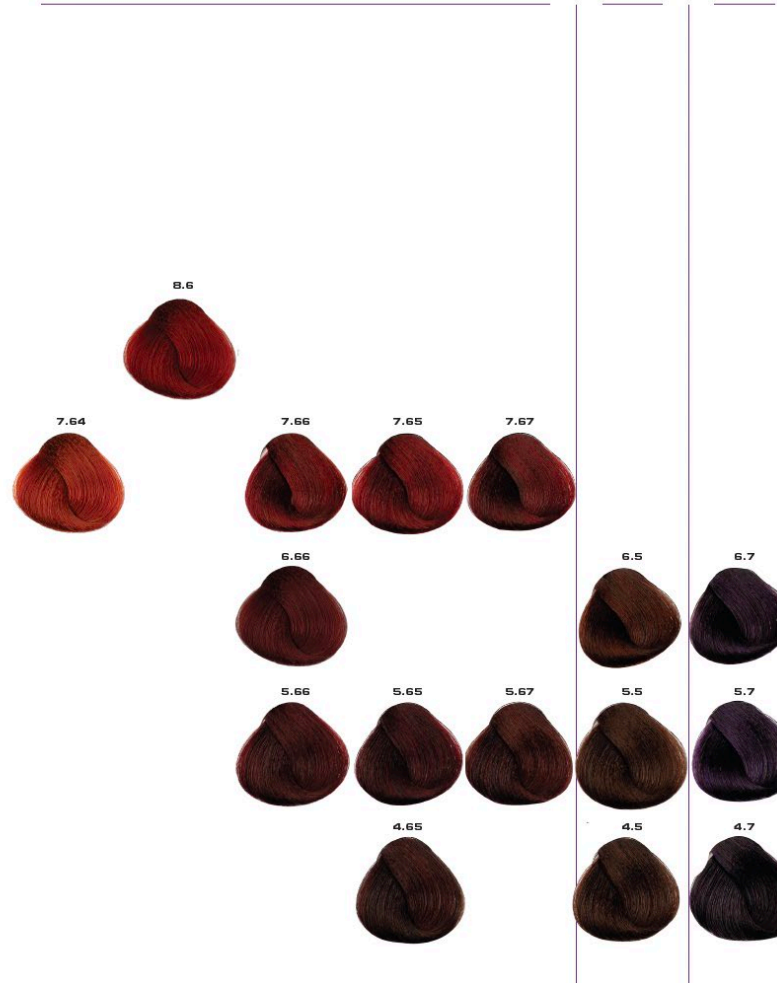

SELECTIVE<sup>®</sup>  
PROFESSIONAL E 

Mastering the shades  
that express  
the hairstylist's art.

COLOREVO  
COLOR CHART

**Beyond color.**

Tuscan essence.

# COLOREVO

• NATURALI  
NATURAL

• CENERE  
ASH

• IRISÉ  
IRISÉ

• BEIGE  
BEIGE

• DORATI  
GOLDEN

**Beyond color.**  
Tuscan essence.

# COLOREVO

• RAMATI  
COFFER

10.4

• ROSSI  
RED

**Beyond color.**  
Tuscan essence.

# COLOREVO

• CIOCCOLATO • CHOCOLATE

• SUPERSCHIARENTI • SUPER LIGHTENERS

• MIX

• GLITCH

**Beyond color.**  
Tuscan essence.