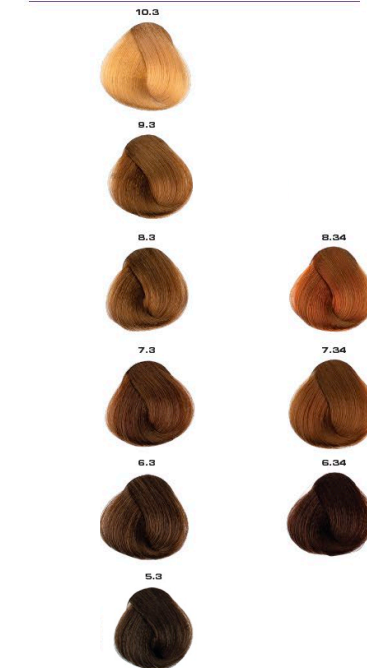

SELECTIVE<sup>®</sup>  
PROFESSIONAL E 

Mastering the shades  
that express  
the hairstylist's art.

COLOREVO  
COLOR CHART

**Beyond color.**

Tuscan essence.

# COLOREVO

• NATURALI  
NATURAL

• CENERE  
ASH

• IRISÉ  
IRISÉ

• BEIGE  
BEIGE

• DORATI  
GOLDEN

**Beyond color.**  
Tuscan essence.

# COLOREVO

• RAMATI  
COFFER

10.4

• ROSSI  
RED

**Beyond color.**  
Tuscan essence.