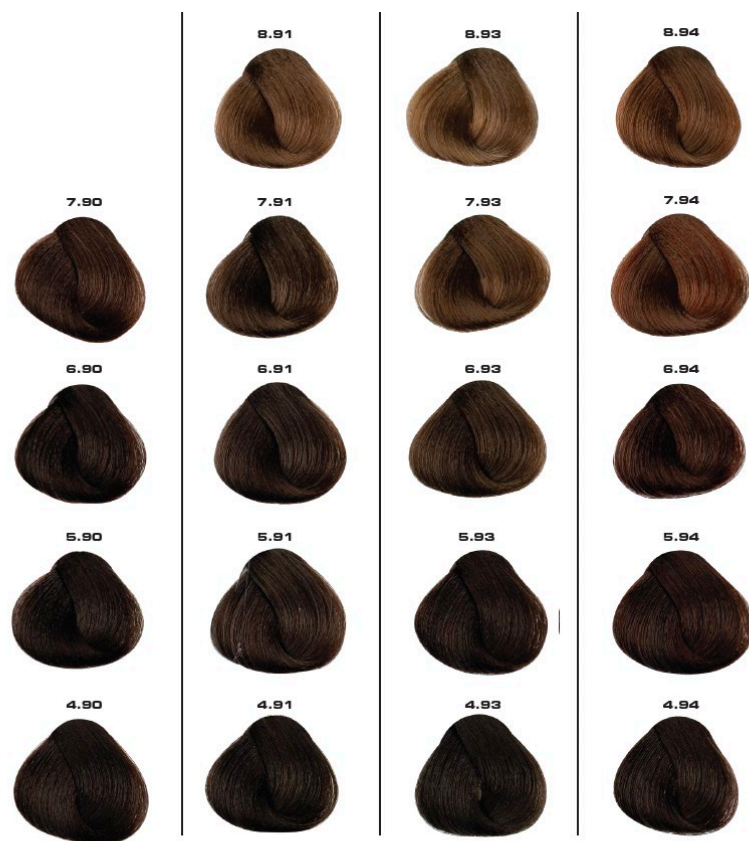

SELECTIVE<sup>®</sup>  
PROFESSIONAL E 

Mastering the shades  
that express  
the hairstylist's art.

COLOREVO  
COLOR CHART

**Beyond color.**

Tuscan essence.

# COLOREVO

• NATURALI  
NATURAL

• CENERE  
ASH

• IRISÉ  
IRISÉ

• BEIGE  
BEIGE

• DORATI  
GOLDEN

**Beyond color.**  
Tuscan essence.

# COLOREVO

• RAMATI  
COFFER

10.4

• ROSSI  
RED

**Beyond color.**  
Tuscan essence.

# COLOREVO

• CIOCCOLATO • CHOCOLATE

• SUPERSCHIARENTI • SUPER LIGHTENERS

• MIX

• GLITCH

**Beyond color.**  
Tuscan essence.