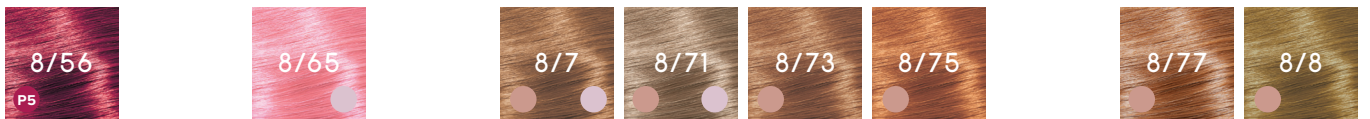

SUBRINA
PROFESSIONAL

we
colour
for you

COLOUR CHART

PERMANENT HAIR COLOUR
DEMI-PERMANENT HAIR COLOUR

Colour chart

OVERVIEW OF PERMANENT AND DEMI PERMANENT SHADES.

SUBRINA
PROFESSIONAL

 Subrina Professional