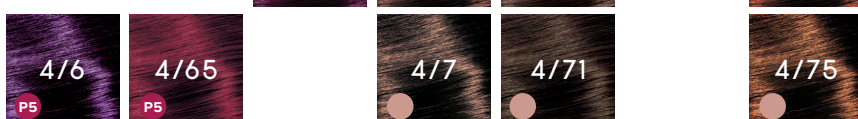

SUBRINA
PROFESSIONAL

we
colour
for you

COLOUR CHART

PERMANENT HAIR COLOUR
DEMI-PERMANENT HAIR COLOUR

Colour chart

OVERVIEW OF PERMANENT AND DEMI PERMANENT SHADES.

SUBRINA
PROFESSIONAL

 Subrina Professional