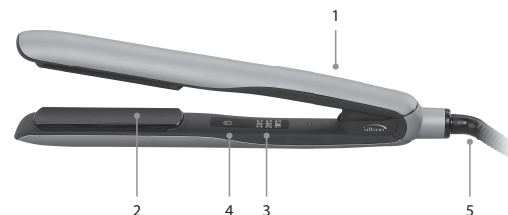

ELITE STYLER

STRAIGHTENER AND CURLING IRON
FER À LISSER ET À FRISER

www.ultrononline.com

ENGLISH INSTRUCTIONS

ELITE STYLER

ERGONOMIC STYLING IRON

1. Unique ergonomic shaped design: more convenient to use
2. Ceramic floating plates < 28 mm x 100 mm >
3. 3 temperature setting: 180°C / 210°C / 230°C
4. ON/OFF power button / Heat-up in 15 seconds
5. 3 m 360° swivel cord

LED SMART TOUCH Digital Display

Press power button:

1. 2 sec: power on
2. 1 sec: adjust temperature
3. 5 sec: power off

Use only on dry hair.

FRANÇAIS MODE D'EMPLOI

ELITE STYLER

FER À COIFFER ERGONOMIQUE

Affichage numérique LED SMART TOUCH

Appuyez sur le bouton marche / arrêt pendant:

À utiliser sur cheveux secs uniquement.

DEUTSCH BETRIEBSANLEITUNG

ELITE STYLER

ERGONOMISCHES GLÄTTEISEN

Herzlichen Glückwunsch und danke, dass Sie sich für ein Glätteisen von Ultron ELITE. Vor der Benutzung dieses Produkts lesen Sie bitte die nachfolgenden Anweisungen sorgfältig durch und bewahren Sie sie für spätere Verwendung auf.

1. Einzigartiges ergonomisch geformtes Design: bequemere Handhabung
2. Keramik-Gleitplatten < 28 mm x 100 mm >
3. 3 Temperatureinstellungen: 180°C / 210°C / 230°C
4. EIN/AUS-Schalter / heizt in 15 Sekunden auf
5. Kabelrehgelelenk, Kabellänge 3 m

LED SMART-TOUCH Digitalanzeige

Einschaltknopf drücken:

1. 2 Sekunden: Einschalten
2. 1 Sekunde: Temperatur einstellen
3. 5 Sekunden: Ausschalten

Nur bei trockenem Haar anwenden!

NEDERLANDS GEBRUIKERSHANDLEIDING

ELITE STYLER

ERGONOMISCHE STIJLTANG

Gefeliciteerd en bedankt dat u de Ultron ELITE-stijltang. Lees aandachtig de volgende instructies alvorens dit product te gebruiken en bewaar ze zorgvuldig.

LED SMART TOUCH Digital Display

Druk op de aan/uit-knop

1. 2 sec: aanzetten
2. 1 sec: temperatuur aanpassen
3. 5 sec: uitzetten

Enkel gebruiken op droog haar.

ITALIANO ISTRUZIONI

ELITE STYLER

PIASTRA ERGONOMICA PER LA PIEGA

Display digitale a LED SMART TOUCH

Premere il pulsante di alimentazione:

1. 2 sec: accensione
2. 1 sec: regolazione temperatura
3. 5 sec: spegnimento

Utilizzare soltanto su capelli asciutti.

ESPAÑOL MANUAL

ELITE STYLER

PLANCHAS ERGONÓMICAS

Pantalla digital LED SMART TOUCH

Presione el botón de encendido:

1. 2 segundos: para encender
2. 1 segundo: para ajustar la temperatura
3. 5 segundos: para apagar

Úsela solamente sobre cabello seco.

PORTUGUESE MANUAL DO UTILIZADOR

ELITE STYLER

FERRO DE ESTILIZAR ERGONÓMICO

1. Design único com forma ergonómica: utilização mais conveniente
2. Placas flutuantes em cerâmica < 28 mm x 100 mm >
3. 3 ajustes de temperatura: 180°C / 210°C / 230°C
4. Botão ON/OFF / Aquece em 15 segundos
5. Cabo giratório a 360° com 3 m

Visor digital LED SMART TOUCH

Prima o botão de ligar/desligar:

1. 2 seg.: ligar
2. 1 seg.: regular a temperatura
3. 5 seg.: desligar

Usar apenas em cabelos secos.

DANSK BRUGERVEJLEDNING

ELITE STYLER

ERGONOMISK STYLINGJERN

LED SMART TOUCH Digital skærm

Tryk på tænd / sluk-knappen:

1. 2 sekunder: tænd
2. 1 sekund: juster temperaturen
3. 5 sekunder: sluk

Må kun bruges på tørt hår.

POLSKI INSTRUKCJA OBSŁUGI

ELITE STYLER

ERGONOMICZNA PROSTOWNICA DO WŁOSÓW