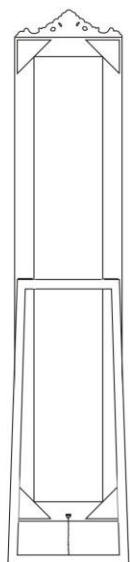

**KARE**  
DESIGN

#70133 Standing Mirror Baroque Gold

①

②

③

④

TYPE		
QTY	1PCS	1PCS