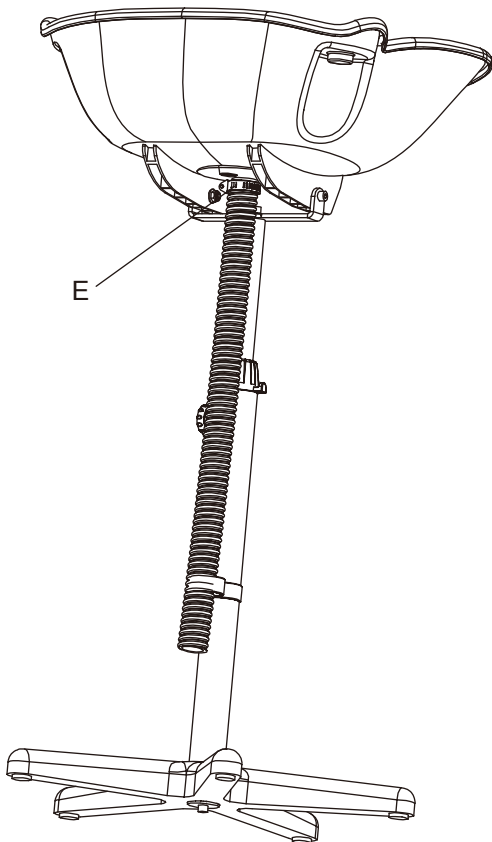

Technical parameters:

Adjustable wash basin height: 69–95 cm

Wash basin dimensions: length 42 cm, width 40 cm, depth 20 cm

General warning and installation:

Before assembling the bowl, carefully read the following instructions.

G (1)

H (1)

I (1)

J (3)

1

2

3