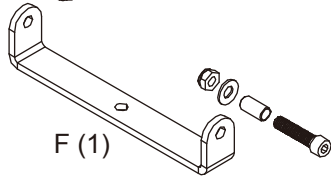

Technical parameters:

Adjustable wash basin height: 69–95 cm

Wash basin dimensions: length 42 cm, width 40 cm, depth 20 cm

General warning and installation:

Before assembling the bowl, carefully read the following instructions.

Warning:

The wash basin is designed to perform its task, not to use for unsuitable purposes.

A (1)

C (1)

D (1)

B (1)

E (1)

F (1)