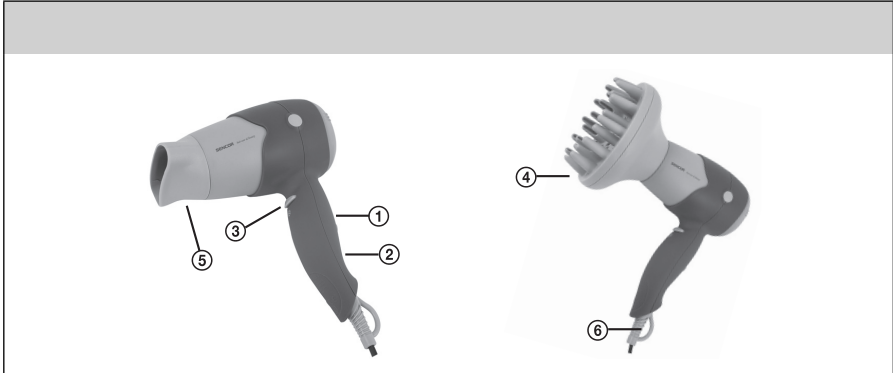

Hair dryer

SHD 6504W / SHD 6505VT

DESCRIPTION

- ① Switch (0, 1, 2)
  0 = off
  1 = gentle drying
  2 = fast drying
- ② Hand grip
- ③ Cool down button
- ④ Volume attachment
- ⑤ Air concentrator
- ⑥ Hanging loop

Using the attachments

- Choose an attachment: air concentrator or volume attachment and attach it to the hair dryer.

Air concentrator

- The air concentrator serves for fast hair drying.

Volume attachment

- Using the volume attachment, you can add volume and root lift to your hair.
- For long-lasting styling results we recommend you to apply a styling product (e.g. mousse).
- Place the volume attachment with the fingers against your head.
- Gently move the attachment back and forth over a small section until the hair moves up the fingers. Hold the attachment in place until the hair gets dry. Continue section by section.

Cold shot

- To fix a style, shortly activate the cold shot button.